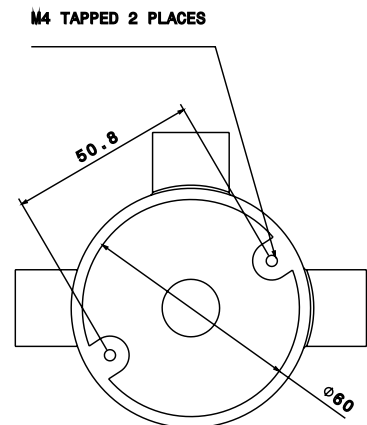

PRODUCT CODE: TB5B
MALLEABLE CONDUIT BOX

DESCRIPTION

20mm Malleable Tee Back Outlet Conduit Box

FINISH

Black Enamel

MATERIAL

Malleable Iron

PACKAGING

Packed in qty 10

ADDITIONAL NOTES

Conforms to BS EN61386-1:2008
Compliant to LU Standard 1-085 (for use on surface & sub-surface locations)

Isometric view

Bottom view

Top view

Side view

Front view