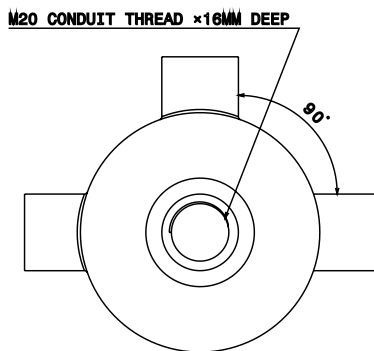

PRODUCT CODE: TB5B
MALLEABLE CONDUIT BOX

DESCRIPTION

20mm Malleable Tee Back Outlet Conduit Box

FINISH

Black Enamel

MATERIAL

Malleable Iron

PACKAGING

Packed in qty 10

ADDITIONAL NOTES

Conforms to BS EN61386-1:2008
Compliant to LU Standard 1-085 (for use on surface & sub-surface locations)

Isometric view

Bottom view

Top view

Side view

Front view