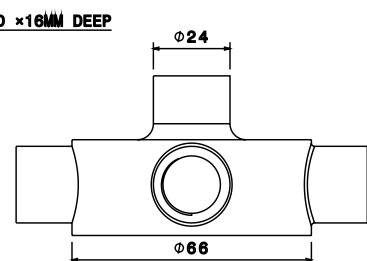

Packed in qty 10

ADDITIONAL NOTES

Conforms to BS EN61386-1:2008
Compliant to LU Standard 1-085 (for use on surface & sub-surface locations)

Isometric view

Bottom view

Top view

Side view

Front view